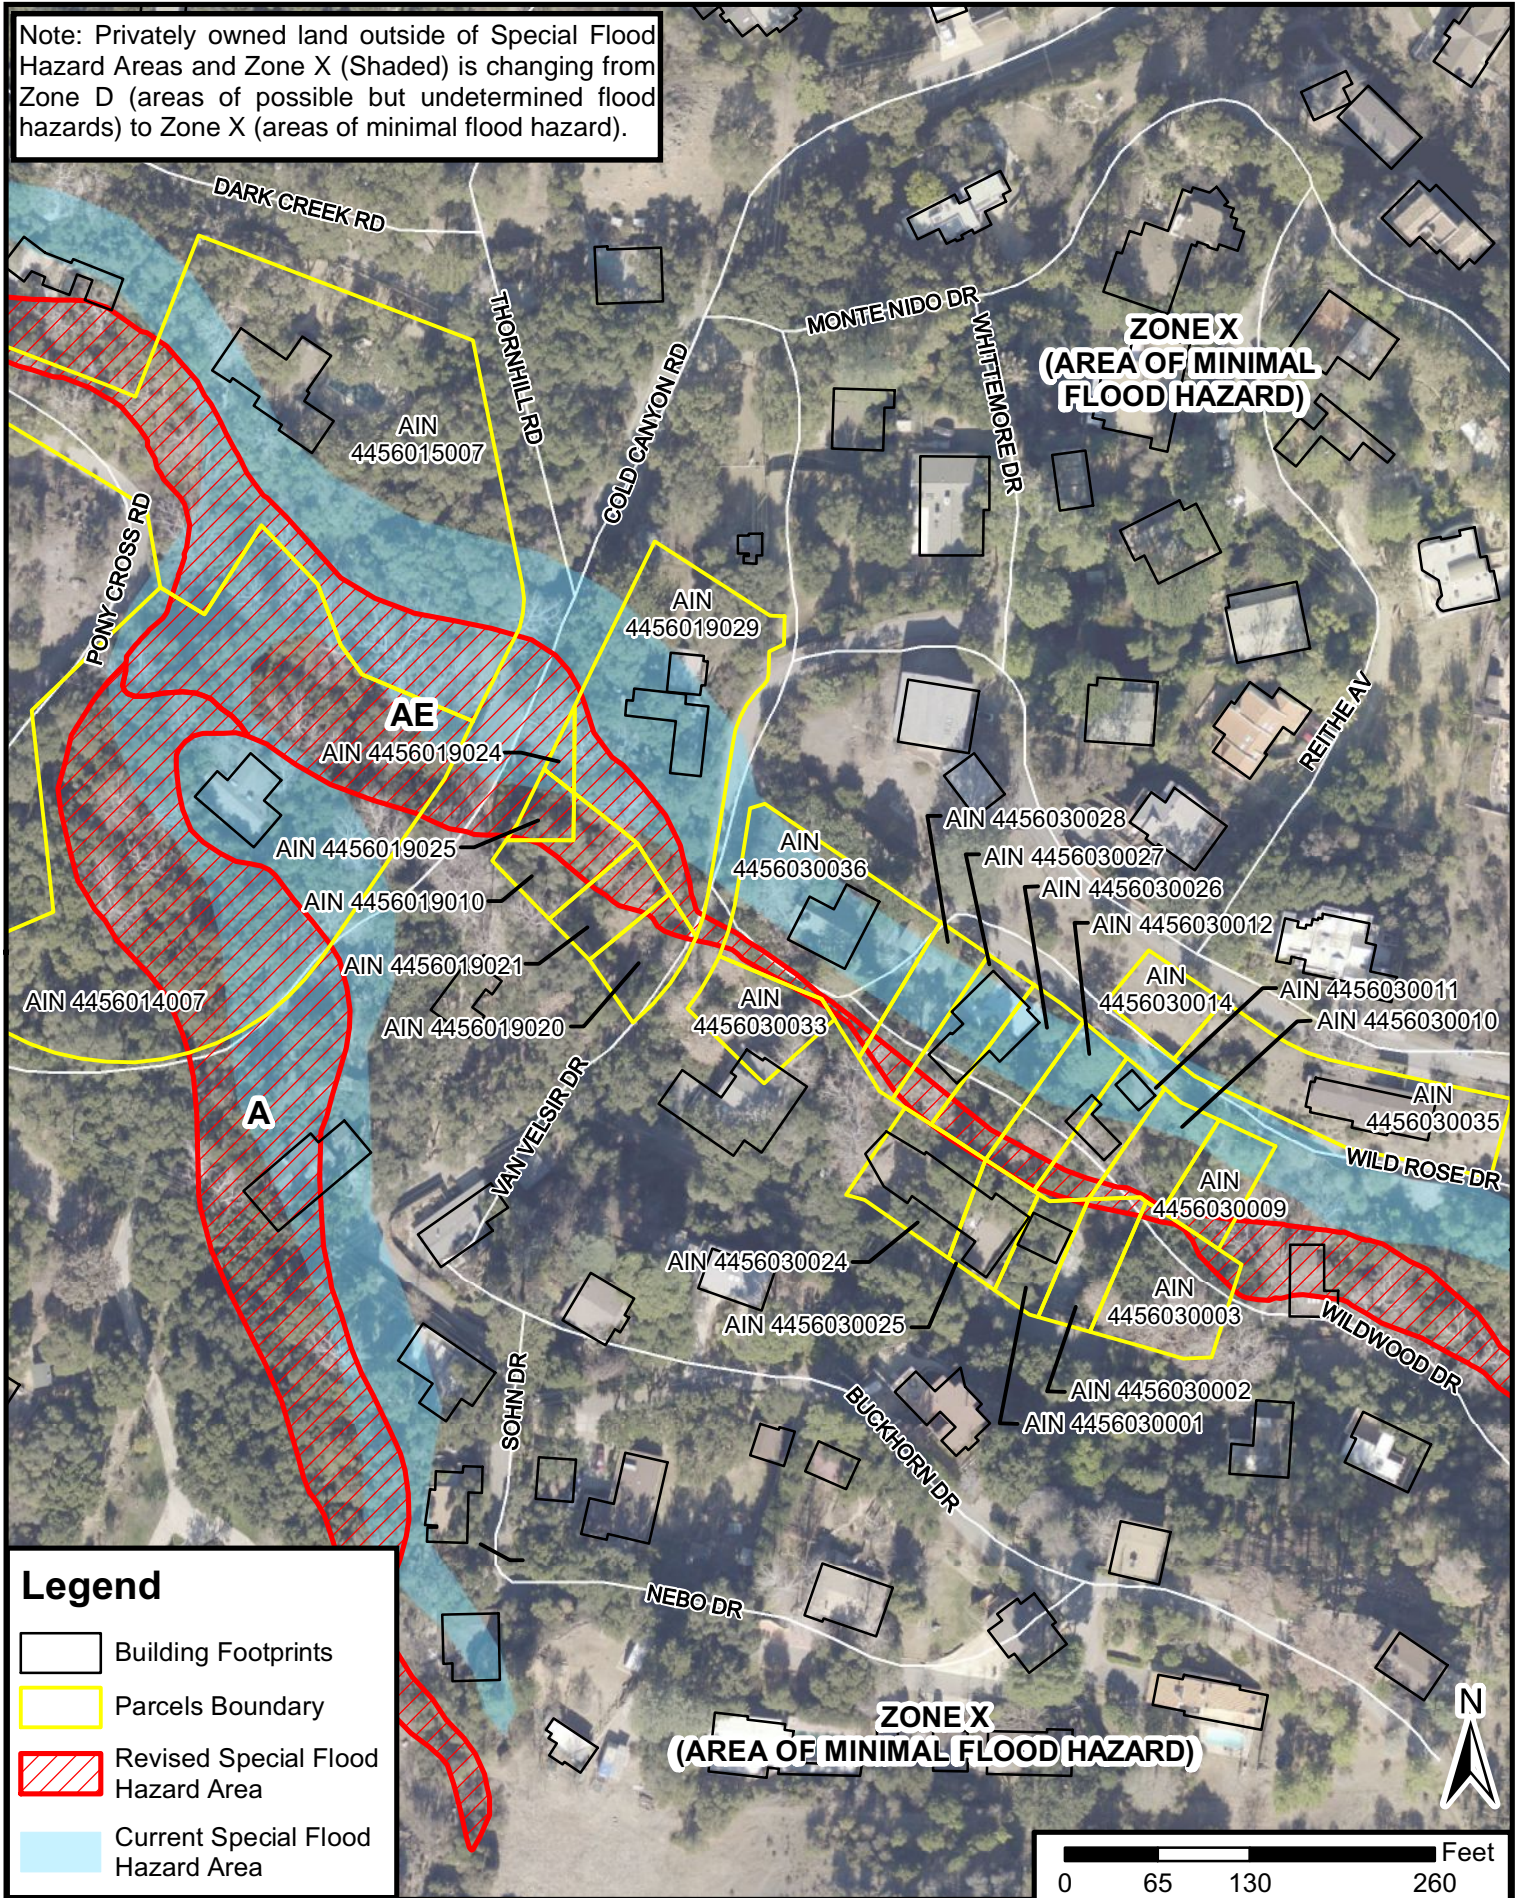

Dark Canyon Flood Zone Exhibit

Note: Privately owned land outside of Special Flood Hazard Areas and Zone X (Shaded) is changing from Zone D (areas of possible but undetermined flood hazards) to Zone X (areas of minimal flood hazard).

Legend

-  Building Footprints
-  Parcels Boundary
-  Revised Special Flood Hazard Area
-  Current Special Flood Hazard Area

Exhibit 18